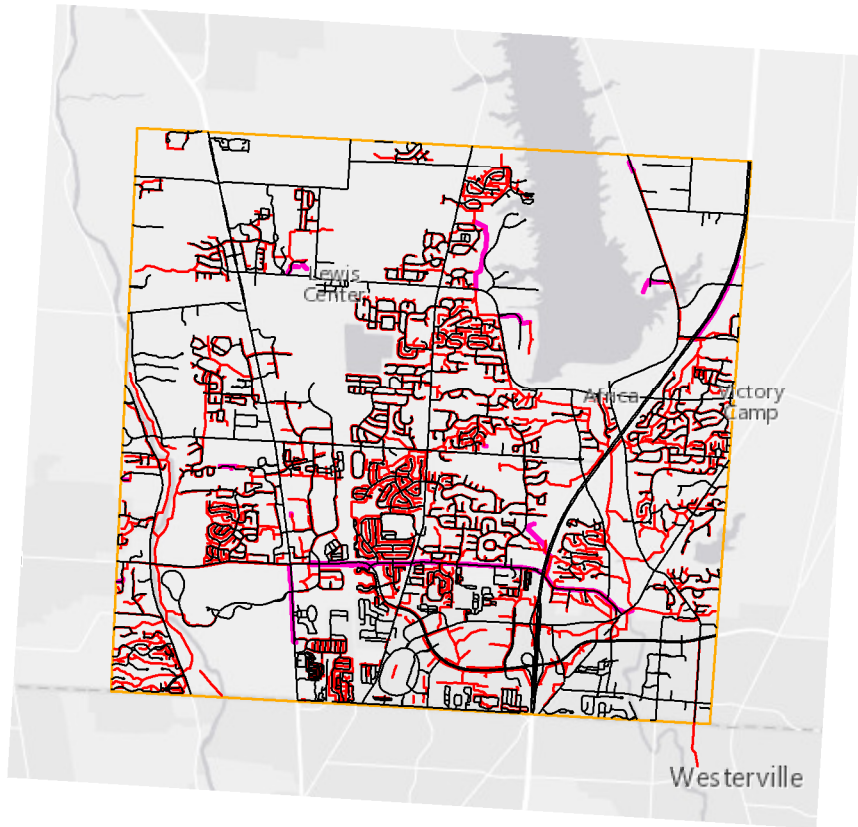

Sewer Lines in Orange Township

- Street_Centerlines
- sewer_gravitymain
- sewer_forcemain
- Boundary

Water lines in Orange Township

- Street_Centerlines
- WaterMains
- Boundary