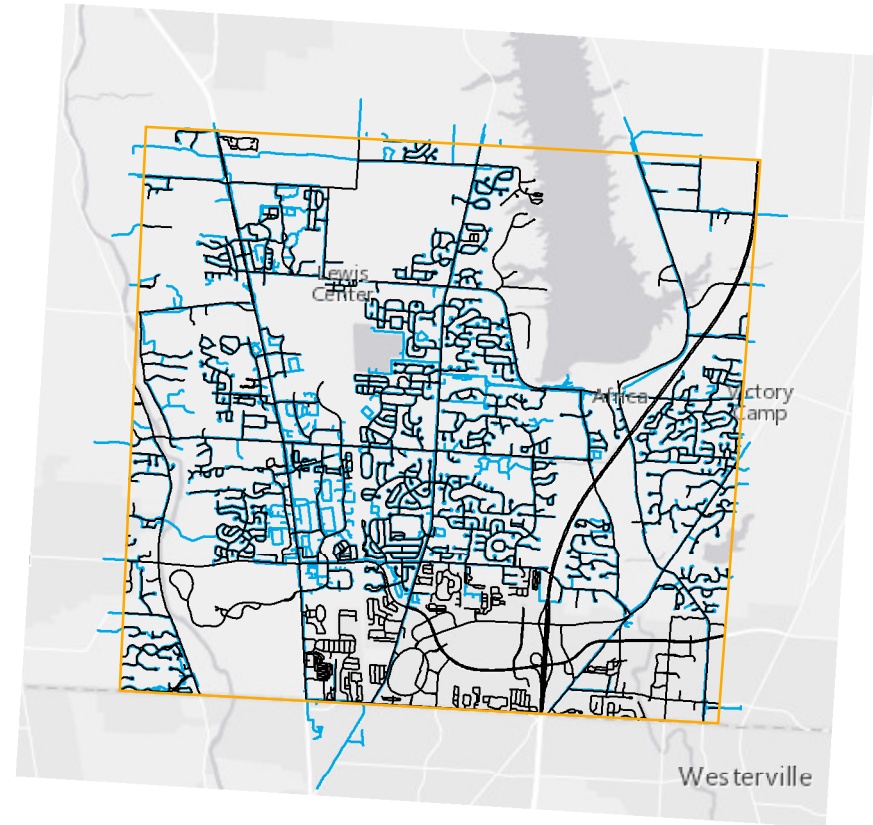

Sewer Lines in Orange Township

- Street_Centerlines
- sewer_gravitymain
- sewer_forcemain
- Boundary

Water lines in Orange Township

- Street_Centerlines
- WaterMains
- Boundary